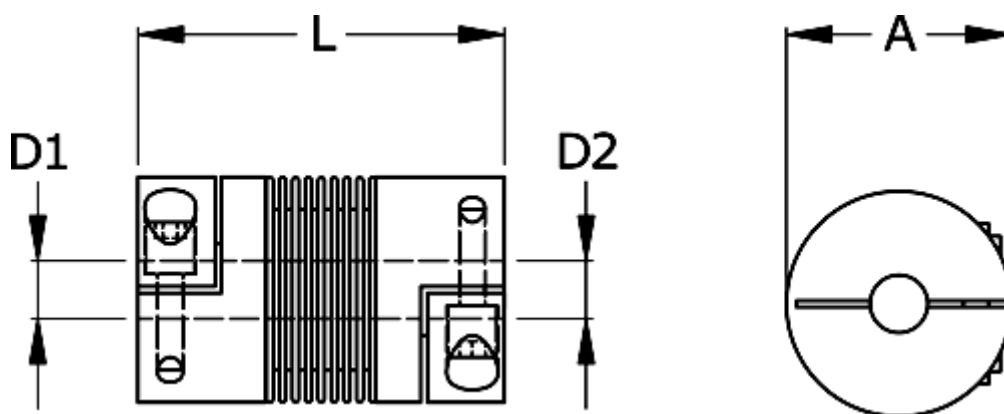

Data Sheet

Article number: 3330400600793232

Description: Bellow coupling type 4 size60
Length 79 mm, bore 32/32 mm

Measures

A	= 66
D1	= 32
D2	= 32
L	= 79
Nom. torque NM (Tkn)	= 60